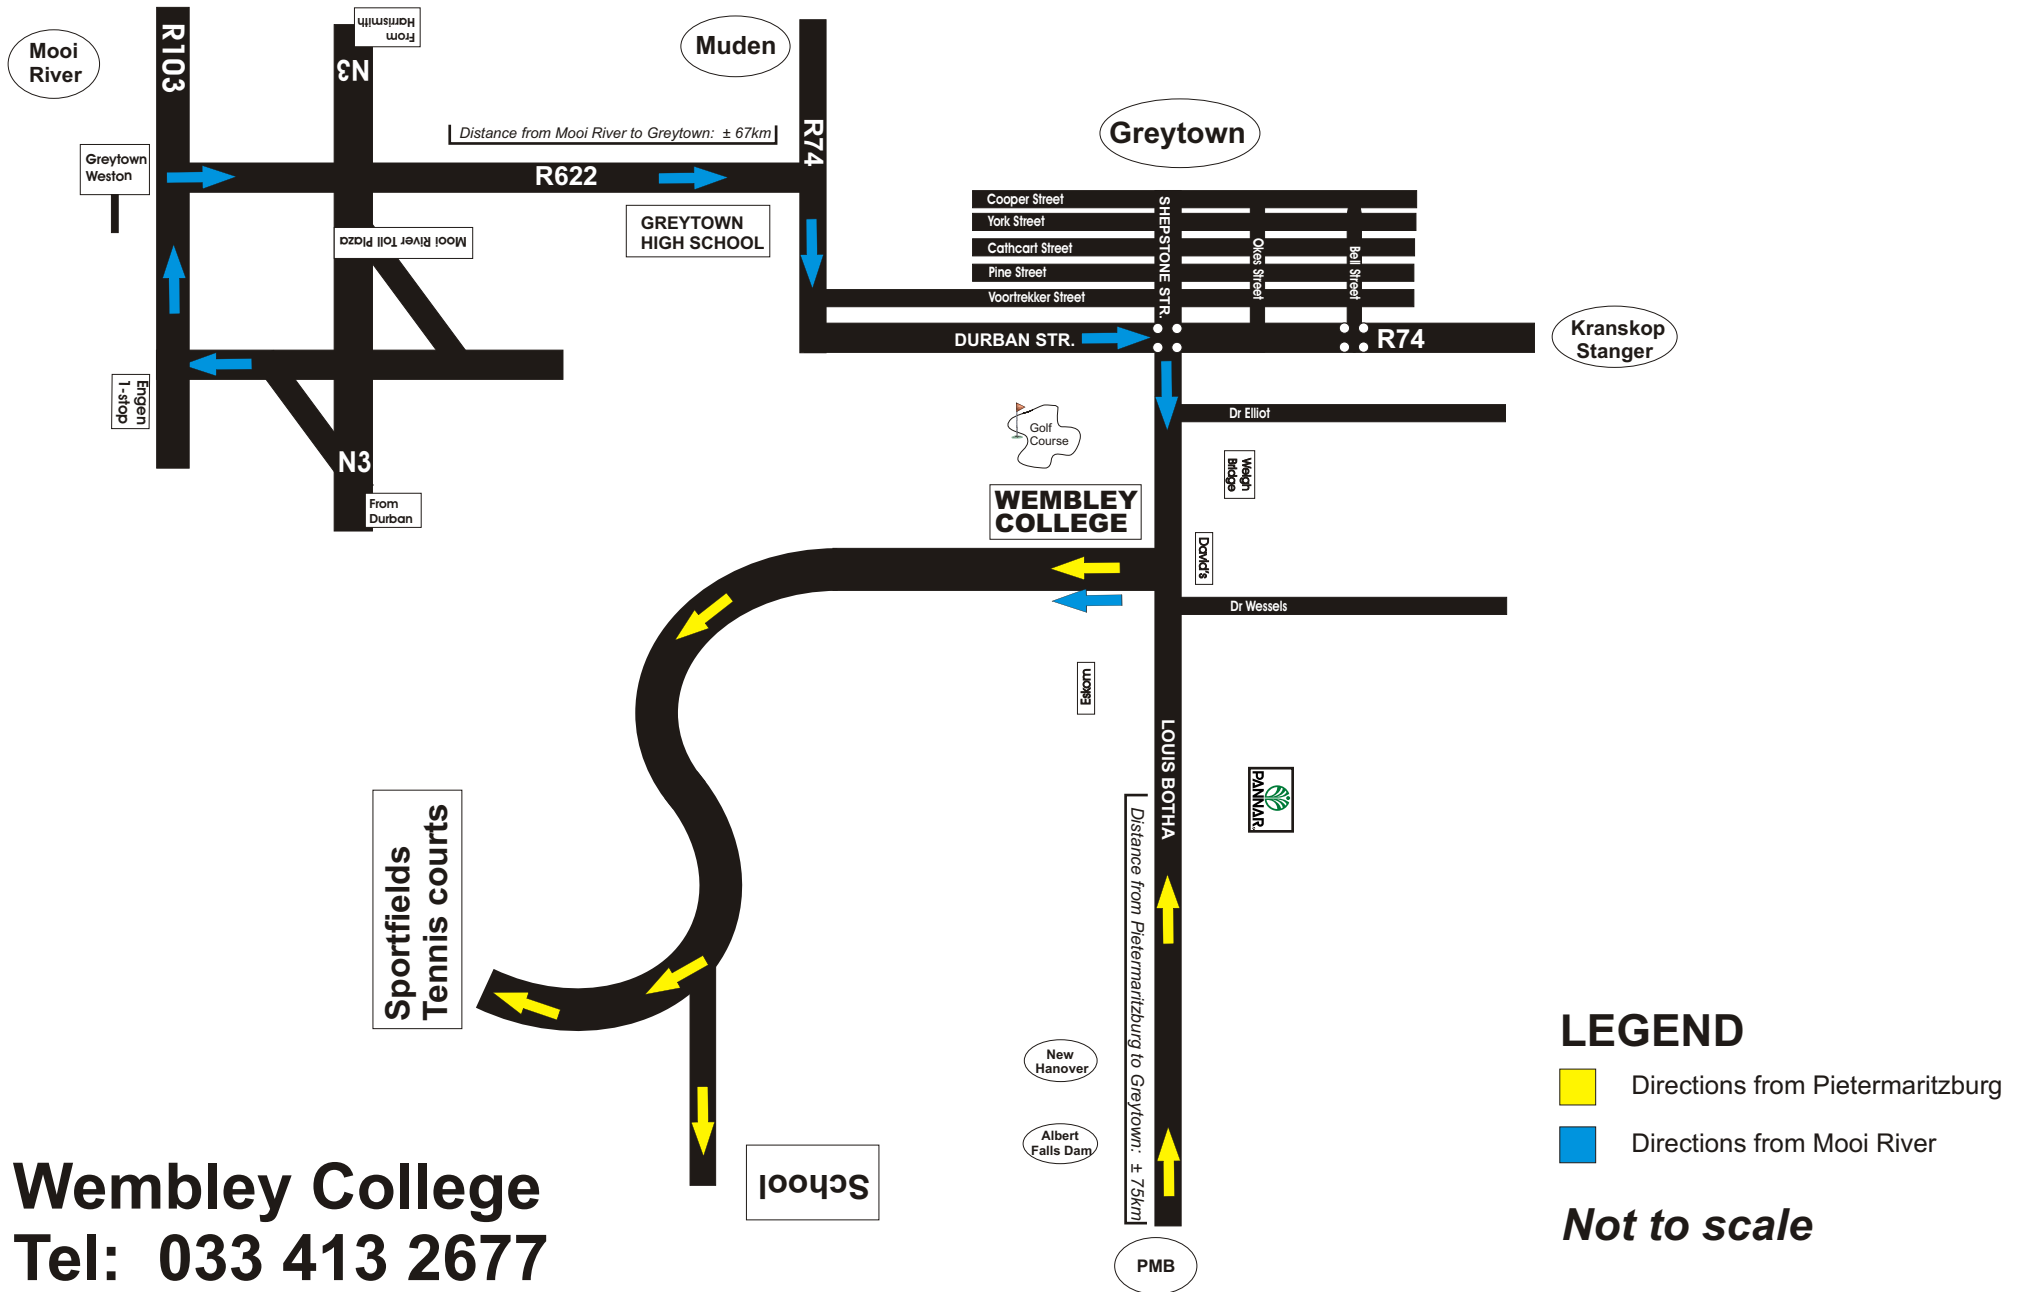

MAP TO WEMBLEY COLLEGE: GREYTOWN

Wembley College
Tel: 033 413 2677

LEGEND

- Yellow arrow: Directions from Pietermaritzburg
- Blue arrow: Directions from Mooi River

Not to scale